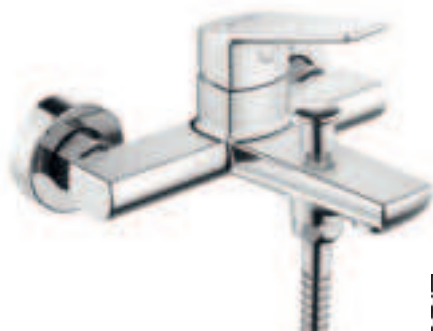

Kloe

Monomandos Empotrados para Lavabo
Built-in wash-basin mixers

Kloe

Monomandos Empotrados para Ducha
Single lever shower mixers

Chrome

Black

Brushed
Gold

Brushed
Metal